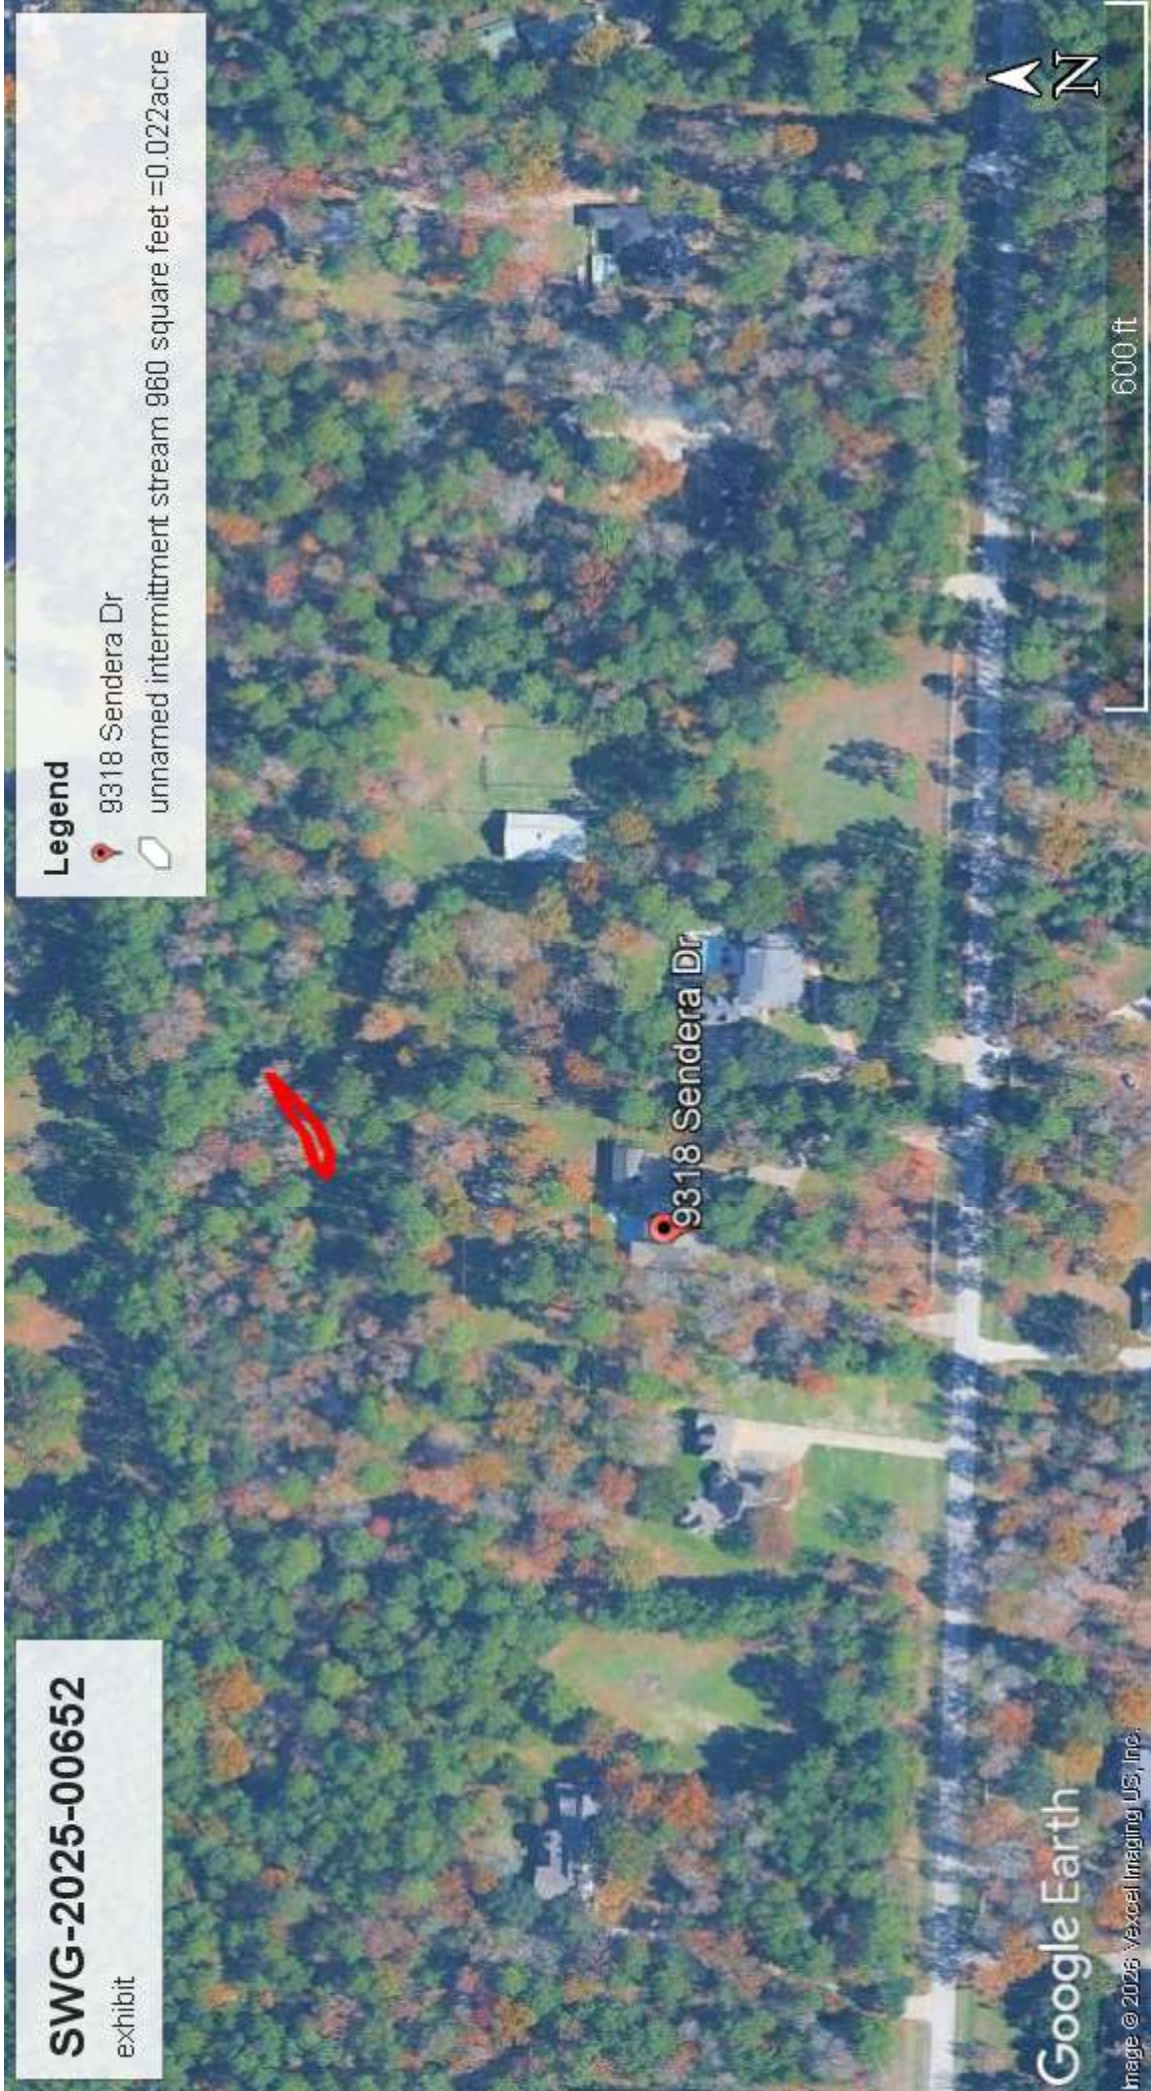

**SWG-2025-00652**

exhibit

**Legend**

 9318 Sendera Dr

 unnamed intermittent stream 960 square feet = 0.022acre

Google Earth

Image © 2026 Vexcel Imaging US, Inc.

600 ft