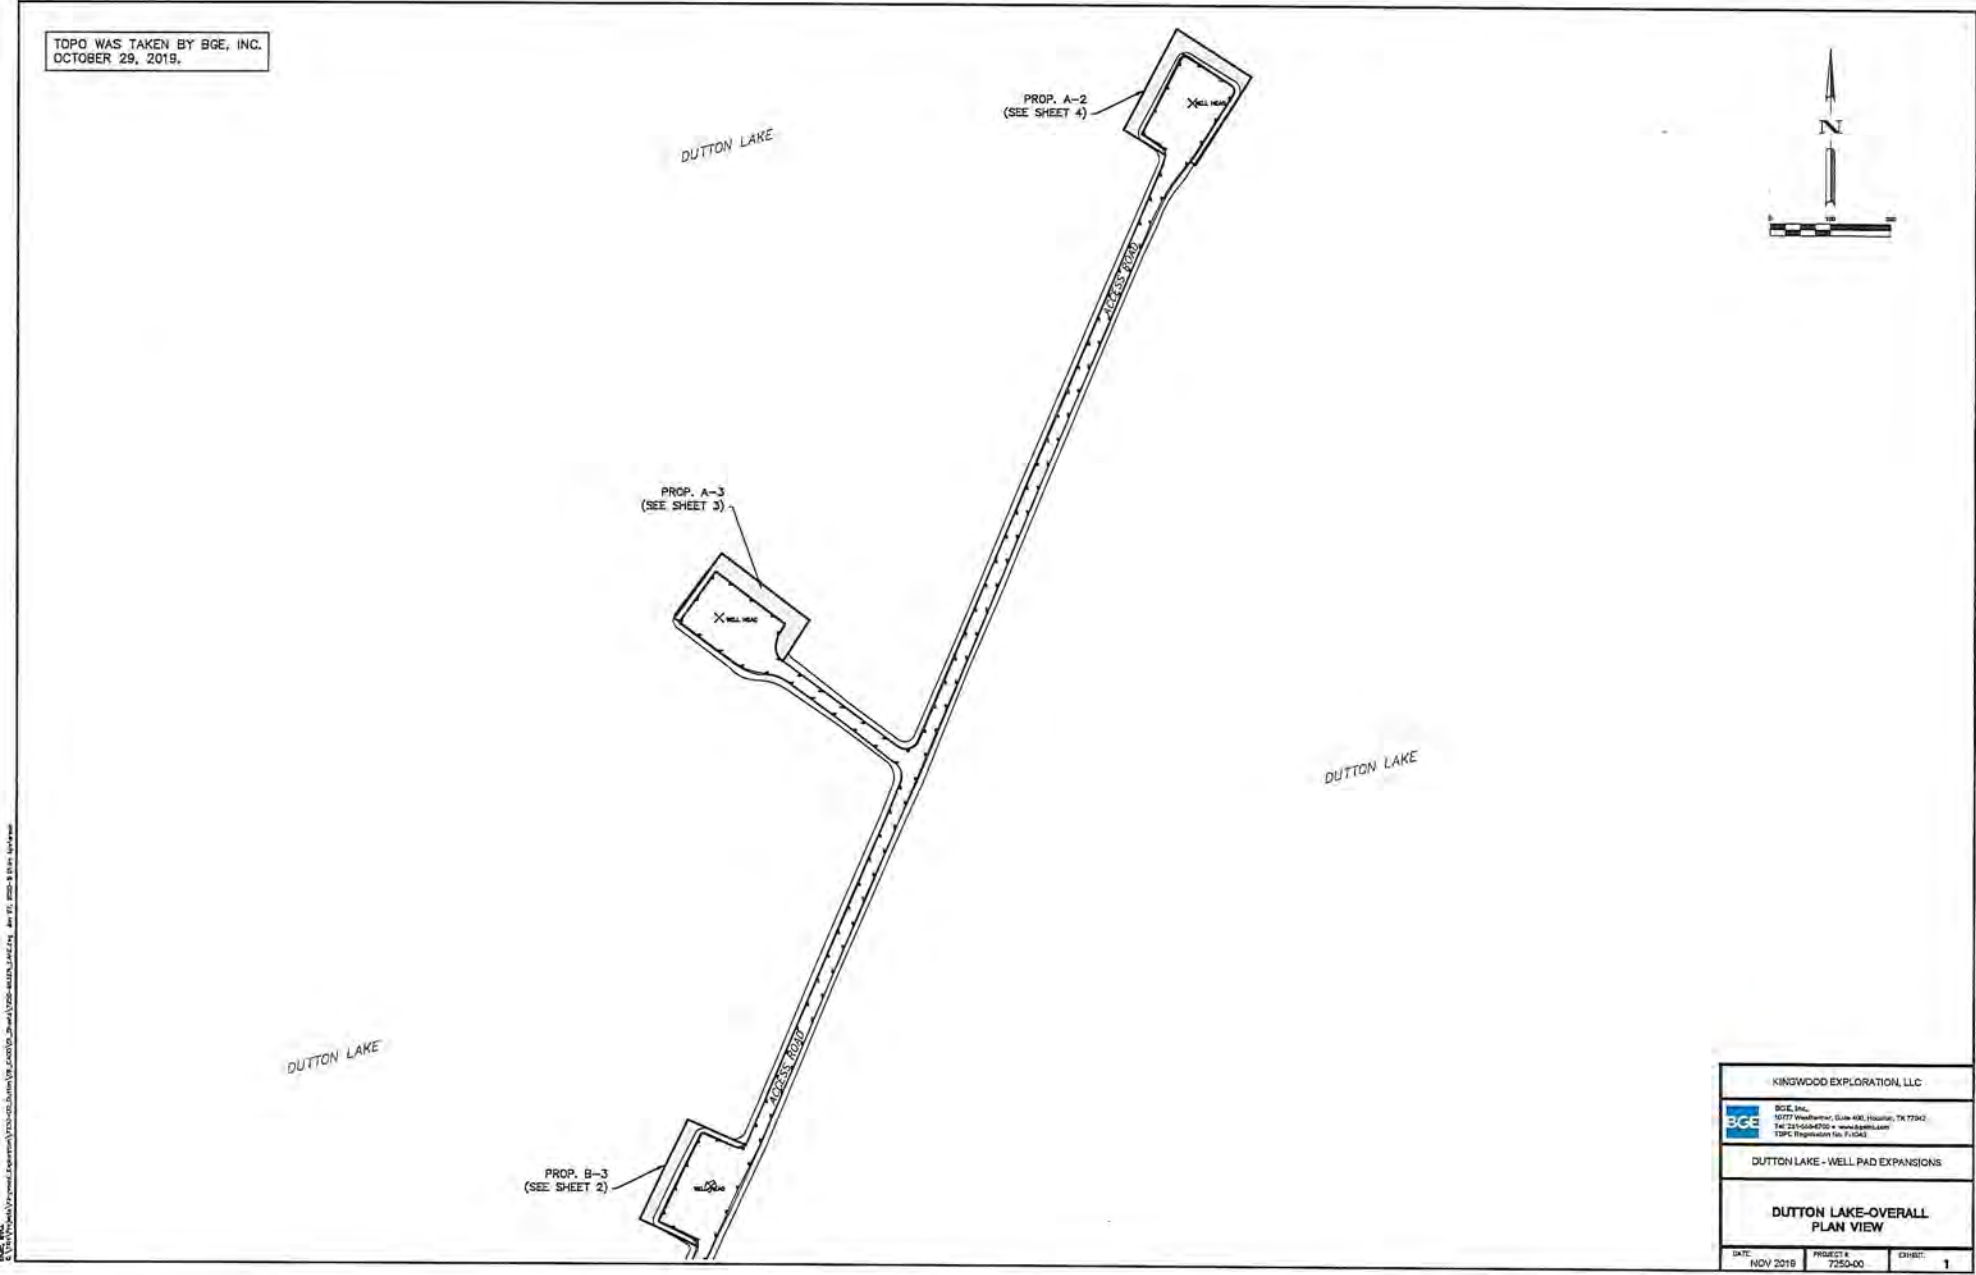

TDPO WAS TAKEN BY BGE, INC.
OCTOBER 29, 2019.

KINGWOOD EXPLORATION, LLC		
	BGE, Inc. 16777 Weatherford, Suite 400, Houston, TX 77062 Tel 281-648-6700 • www.bge.com TSPC Registration No. F11642	
DUTTON LAKE - WELL PAD EXPANSIONS		
DUTTON LAKE-OVERALL PLAN VIEW		
DATE: NOV 2019	PROJECT #: 7250-00	DRAWN: 1