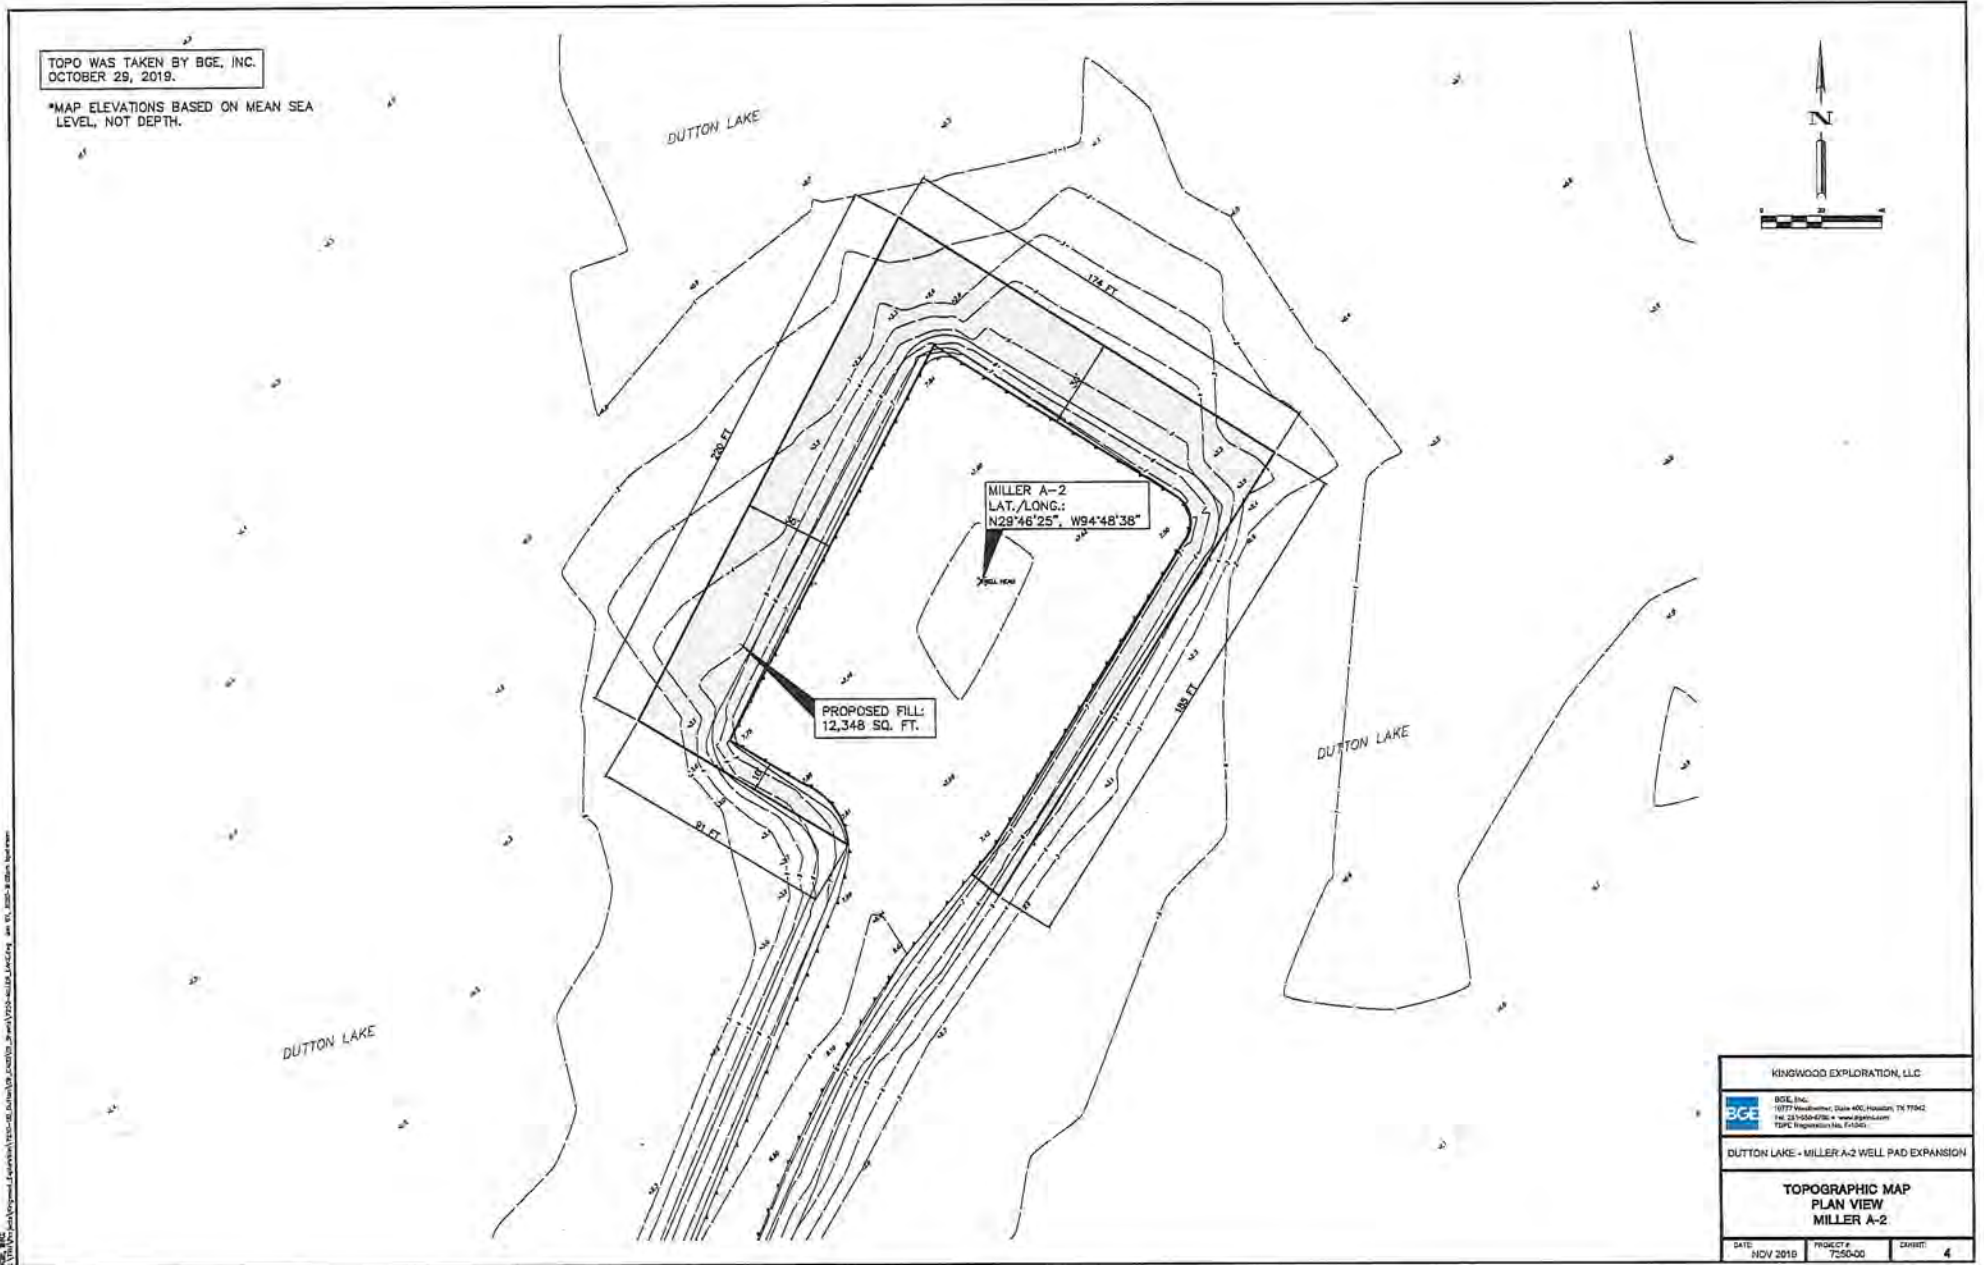

SWG-2018-00197-04.dwg (1/28/20) 10:00:00 AM 11/28/2018 10:00:00 AM